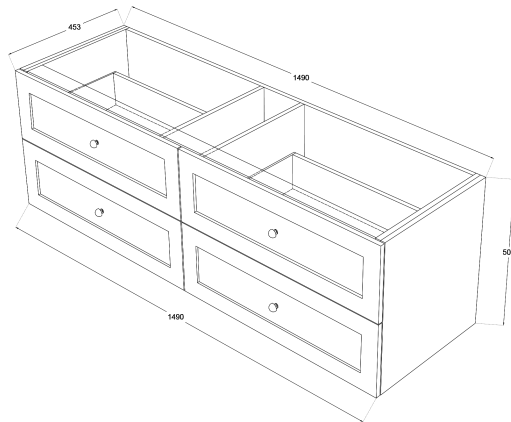

Heritage Shaker 1500mm Wall Hung Vanity Single Bowl

Product Specifications

Code: HER-1500-4DRW-SB-MB
Finish: Matte Black
Primary Material: White Melamine
Technical Features: Drawers: 4
 Mounting: Wall Hung
 Included: Single Bowl Vanity Stone
Special Features: Double Carcass
 Standard White Stone
 Soft Close
 Hand Made

TOP VIEW: DRAWERS

SIDE VIEW: DRAWER STORAGE

- 

HER-1500-4DRW-SB-TR
Tranquil Retreat
 Polyurethane Spray Paint
- 

HER-1500-4DRW-SB-GS
Sage Green
 Polyurethane Spray Paint
- 

HER-1500-4DRW-SB-FN
French Navy
 Polyurethane Spray Paint
- 