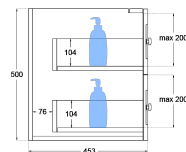

Heritage Shaker 1500mm Wall Hung Vanity Single Bowl

Product Specifications

Code: HER-1500-4DRW-SB-MB
Finish: Matte Black
Primary Material: White Melamine
Technical Features: Drawers: 4
 Mounting: Wall Hung
 Included: Single Bowl Vanity Stone
Special Features: Double Carcass
 Standard White Stone
 Soft Close
 Hand Made

TOP VIEW: DRAWERS

SIDE VIEW: DRAWER STORAGE

- 

HER-1500-4DRW-SB-TR
Tranquil Retreat
 Polyurethane Spray Paint
- 

HER-1500-4DRW-SB-GS
Sage Green
 Polyurethane Spray Paint
- 

HER-1500-4DRW-SB-FN
French Navy
 Polyurethane Spray Paint
- 