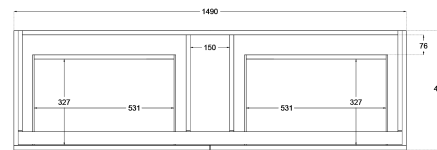

TOP VIEW: DRAWERS