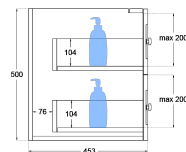

Heritage Shaker 1500mm Wall Hung Vanity Single Bowl

Product Specifications

Code: HER-1500-4DRW-SB-SW
Finish: Satin White
Primary Material: White Melamine
Technical Features: Drawers: 4
 Mounting: Wall Hung
 Included: Single Bowl Vanity Stone
Special Features: Double Carcass
 Standard White Stone
 Soft Close
 Hand Made

TOP VIEW: DRAWERS

SIDE VIEW: DRAWER STORAGE

- 

HER-1500-4DRW-SB-TR
Tranquil Retreat
 Polyurethane Spray Paint
- 

HER-1500-4DRW-SB-GS
Sage Green
 Polyurethane Spray Paint
- 

HER-1500-4DRW-SB-FN
French Navy
 Polyurethane Spray Paint
- 