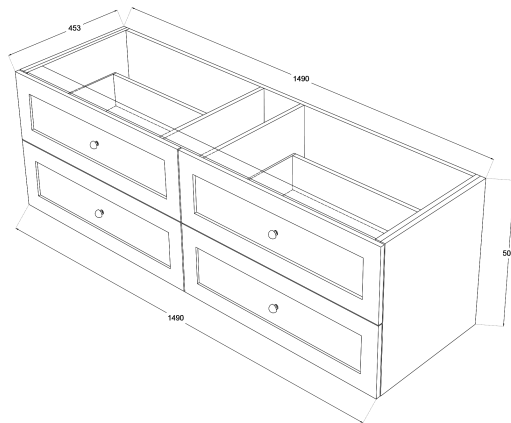

Heritage Shaker 1500mm Wall Hung Vanity Single Bowl

Product Specifications

Code: HER-1500-4DRW-SB-SW
Finish: Satin White
Primary Material: White Melamine
Technical Features: Drawers: 4
 Mounting: Wall Hung
 Included: Single Bowl Vanity Stone
Special Features: Double Carcass
 Standard White Stone
 Soft Close
 Hand Made

TOP VIEW: DRAWERS

SIDE VIEW: DRAWER STORAGE

- 

HER-1500-4DRW-SB-TR
Tranquil Retreat
 Polyurethane Spray Paint
- 

HER-1500-4DRW-SB-GS
Sage Green
 Polyurethane Spray Paint
- 

HER-1500-4DRW-SB-FN
French Navy
 Polyurethane Spray Paint
- 