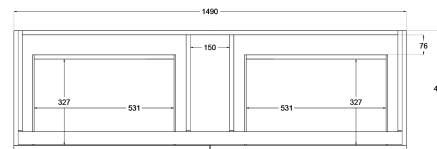

TOP VIEW: DRAWERS

SIDE VIEW: DRAWER STORAGE