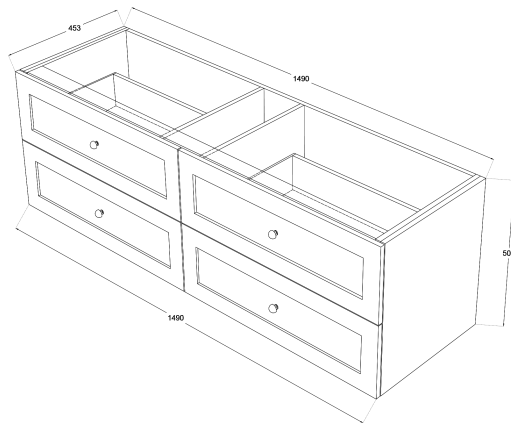

Heritage Shaker 1500mm Wall Hung Vanity Single Bowl

Product Specifications

Code: HER-1500-4DRW-SB-TR

Finish: Tranquil Retreat

Primary Material: White Melamine

Technical Features: Drawers: 4
Mounting: Wall Hung
Included: Single Bowl Vanity Stone

Special Features: Double Carcass
Standard White Stone
Soft Close
Hand Made

TOP VIEW: DRAWERS

SIDE VIEW: DRAWER STORAGE

HER-1500-4DRW-SB-TR
Tranquil Retreat
Polyurethane Spray Paint

HER-1500-4DRW-SB-GS
Sage Green
Polyurethane Spray Paint