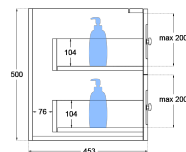

Heritage Shaker 1500mm Wall Hung Vanity Single Bowl

Product Specifications

Code: HER-1500-4DRW-SB-TR

Finish: Tranquil Retreat

Primary Material: White Melamine

Technical Features: Drawers: 4
Mounting: Wall Hung
Included: Single Bowl Vanity Stone

Special Features: Double Carcass
Standard White Stone
Soft Close
Hand Made

TOP VIEW: DRAWERS

SIDE VIEW: DRAWER STORAGE

HER-1500-4DRW-SB-TR
Tranquil Retreat
Polyurethane Spray Paint

HER-1500-4DRW-SB-GS
Sage Green
Polyurethane Spray Paint