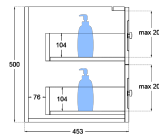

Heritage Shaker 1800mm Wall Hung Vanity Single Bowl

Product Specifications

Code: HER-1800-4DRW-SB-FN
Finish: French Navy
Primary Material: White Melamine
Technical Features: Drawers: 4
 Mounting: Wall Hung
 Included: Single Bowl Vanity Stone
Special Features: Double Carcass
 Standard White Stone
 Soft Close
 Hand Made

TOP VIEW: DRAWERS

SIDE VIEW: DRAWER STORAGE

Experience, *the difference.*

LINSOL.COM.AU

☎ 1300 546 765

@ info@linsol.com.au

✉ PO Box 88, Coniston NSW 2500

All information is correct at time of writing. The actual product may vary slightly and sizes may be scaled up or down. Warranty is for domestic use only. For warranty & care information please visit linsol.com.au/warranty