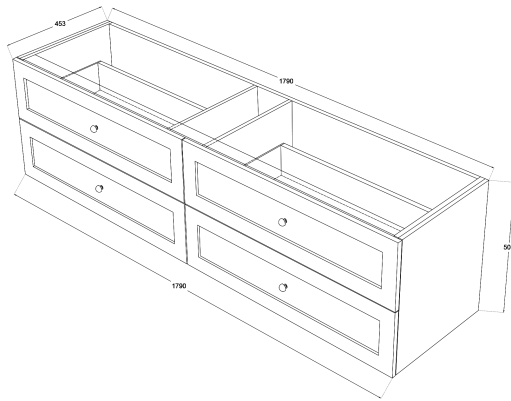

Heritage Shaker 1800mm Wall Hung Vanity Single Bowl

Product Specifications

Code: HER-1800-4DRW-SB-FN
Finish: French Navy
Primary Material: White Melamine
Technical Features: Drawers: 4
 Mounting: Wall Hung
 Included: Single Bowl Vanity Stone
Special Features: Double Carcass
 Standard White Stone
 Soft Close
 Hand Made

TOP VIEW: DRAWERS

SIDE VIEW: DRAWER STORAGE

Experience, *the difference.*

LINSOL.COM.AU

☎ 1300 546 765

@ info@linsol.com.au

✉ PO Box 88, Coniston NSW 2500

All information is correct at time of writing. The actual product may vary slightly and sizes may be scaled up or down. Warranty is for domestic use only. For warranty & care information please visit linsol.com.au/warranty