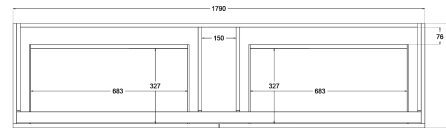

TOP VIEW: DRAWERS

SIDE VIEW: DRAWER STORAGE