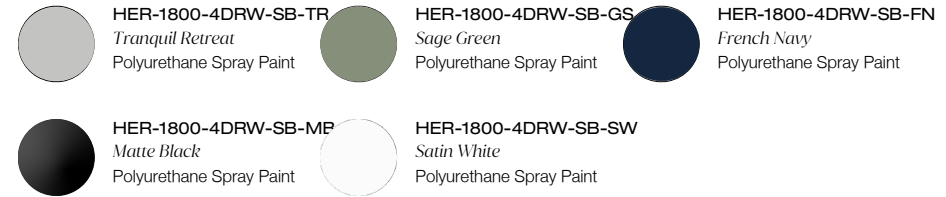

Experience, *the difference.*

LINSOL.COM.AU

☎ 1300 546 765

@ info@linsol.com.au

✉ PO Box 88, Coniston NSW 2500

All information is correct at time of writing. The actual product may vary slightly and sizes may be scaled up or down. Warranty is for domestic use only. For warranty & care information please visit linsol.com.au/warranty