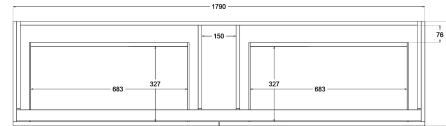

TOP VIEW: DRAWERS

- **HER-1800-4DRW-SB-TR**
  Tranquil Retreat
  Polyurethane Spray Paint
- **HER-1800-4DRW-SB-GS**
  Sage Green
  Polyurethane Spray Paint
- **HER-1800-4DRW-SB-FN**
  French Navy
  Polyurethane Spray Paint
- **HER-1800-4DRW-SB-MP**
  Matte Black
  Polyurethane Spray Paint
- **HER-1800-4DRW-SB-SW**
  Satin White
  Polyurethane Spray Paint

Experience, *the difference.*

LINSOL.COM.AU

☎ 1300 546 765

✉ info@linsol.com.au

✉ PO Box 88, Coniston NSW 2500

All information is correct at time of writing. The actual product may vary slightly and sizes may be scaled up or down. Warranty is for domestic use only. For warranty & care information please visit linsol.com.au/warranty