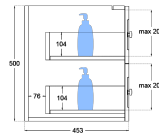

Heritage Shaker 1800mm Wall Hung Vanity Single Bowl

Product Specifications

Code: HER-1800-4DRW-SB-GS
Finish: Sage Green
Primary Material: White Melamine
Technical Features: Drawers: 4
 Mounting: Wall Hung
 Included: Single Bowl Vanity Stone
Special Features: Double Carcass
 Standard White Stone
 Soft Close
 Hand Made

TOP VIEW: DRAWERS

SIDE VIEW: DRAWER STORAGE

- 

HER-1800-4DRW-SB-TR
Tranquil Retreat
 Polyurethane Spray Paint
- 

HER-1800-4DRW-SB-GS
Sage Green
 Polyurethane Spray Paint
- 

HER-1800-4DRW-SB-FN
French Navy
 Polyurethane Spray Paint
- 