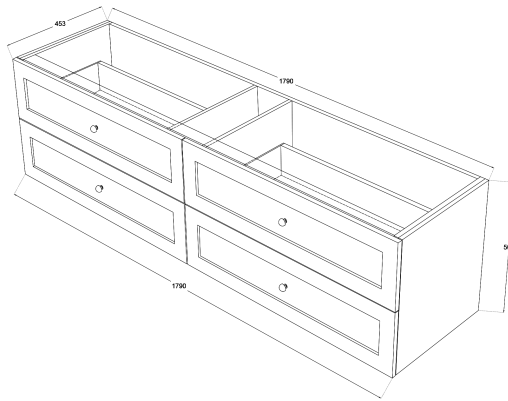

Heritage Shaker 1800mm Wall Hung Vanity Single Bowl

Product Specifications

Code: HER-1800-4DRW-SB-GS
Finish: Sage Green
Primary Material: White Melamine
Technical Features: Drawers: 4
 Mounting: Wall Hung
 Included: Single Bowl Vanity Stone
Special Features: Double Carcass
 Standard White Stone
 Soft Close
 Hand Made

TOP VIEW: DRAWERS

SIDE VIEW: DRAWER STORAGE

- 

HER-1800-4DRW-SB-TR
Tranquil Retreat
 Polyurethane Spray Paint
- 

HER-1800-4DRW-SB-GS
Sage Green
 Polyurethane Spray Paint
- 

HER-1800-4DRW-SB-FN
French Navy
 Polyurethane Spray Paint
- 