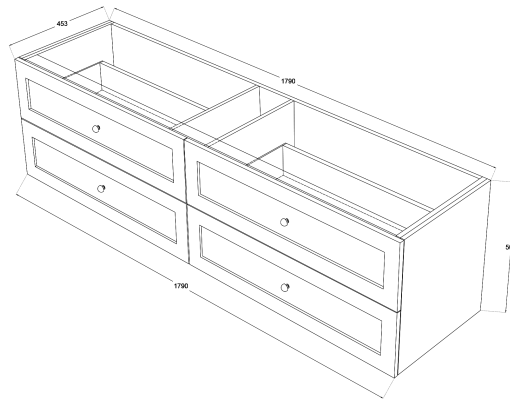

Heritage Shaker 1800mm Wall Hung Vanity Single Bowl

Product Specifications

Code: HER-1800-4DRW-SB-MB

Finish: Matte Black

Primary Material: White Melamine

Technical Features: Drawers: 4
Mounting: Wall Hung
Included: Single Bowl Vanity Stone
Double Carcass
Standard White Stone
Soft Close
Hand Made

Special Features:

TOP VIEW: DRAWERS

SIDE VIEW: DRAWER STORAGE

HER-1800-4DRW-SB-TR
Tranquil Retreat
Polyurethane Spray Paint

HER-1800-4DRW-SB-GS
Sage Green
Polyurethane Spray Paint

HER-1800-4DRW-SB-FN
French Navy
Polyurethane Spray Paint