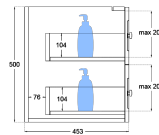

Heritage Shaker 1800mm Wall Hung Vanity Single Bowl

Product Specifications

Code: HER-1800-4DRW-SB-MB

Finish: Matte Black

Primary Material: White Melamine

Technical Features: Drawers: 4
Mounting: Wall Hung
Included: Single Bowl Vanity Stone
Double Carcass
Standard White Stone
Soft Close
Hand Made

Special Features:

TOP VIEW: DRAWERS

SIDE VIEW: DRAWER STORAGE

HER-1800-4DRW-SB-TR
Tranquil Retreat
Polyurethane Spray Paint

HER-1800-4DRW-SB-GS
Sage Green
Polyurethane Spray Paint

HER-1800-4DRW-SB-FN
French Navy
Polyurethane Spray Paint