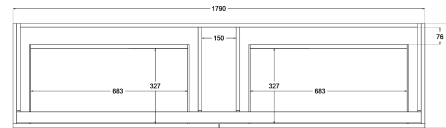

TOP VIEW: DRAWERS

SIDE VIEW: DRAWER STORAGE

HER-1800-4DRW-SB-TR
Tranquil Retreat
Polyurethane Spray Paint

HER-1800-4DRW-SB-GS
Sage Green
Polyurethane Spray Paint

HER-1800-4DRW-SB-FN
French Navy
Polyurethane Spray Paint

HER-1800-4DRW-SB-MB
Matte Black
Polyurethane Spray Paint

HER-1800-4DRW-SB-SW
Satin White
Polyurethane Spray Paint

Experience, *the difference.*

LINSOL.COM.AU

☎ 1300 546 765

@ info@linsol.com.au

✉ PO Box 88, Coniston NSW 2500

All information is correct at time of writing. The actual product may vary slightly and sizes may be scaled up or down. Warranty is for domestic use only. For warranty & care information please visit linsol.com.au/warranty