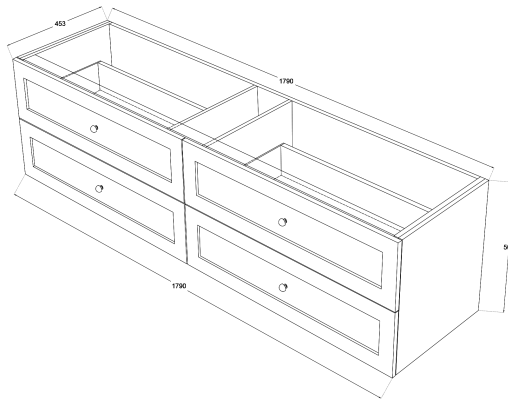

Heritage Shaker 1800mm Wall Hung Vanity Single Bowl

Product Specifications

Code: HER-1800-4DRW-SB-SW
Finish: Satin White
Primary Material: White Melamine
Technical Features: Drawers: 4
 Mounting: Wall Hung
 Included: Single Bowl Vanity Stone
Special Features: Double Carcass
 Standard White Stone
 Soft Close
 Hand Made

TOP VIEW: DRAWERS

SIDE VIEW: DRAWER STORAGE

- 

HER-1800-4DRW-SB-TR
Tranquil Retreat
 Polyurethane Spray Paint
- 

HER-1800-4DRW-SB-GS
Sage Green
 Polyurethane Spray Paint
- 

HER-1800-4DRW-SB-FN
French Navy
 Polyurethane Spray Paint
- 