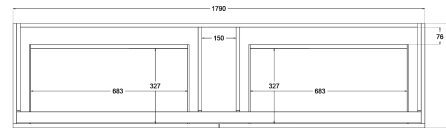

TOP VIEW: DRAWERS

- **HER-1800-4DRW-SB-TR**
  Tranquil Retreat
  Polyurethane Spray Paint
- **HER-1800-4DRW-SB-GS**
  Sage Green
  Polyurethane Spray Paint
- **HER-1800-4DRW-SB-FN**
  French Navy
  Polyurethane Spray Paint
- **HER-1800-4DRW-SB-MP**
  Matte Black
  Polyurethane Spray Paint
- **HER-1800-4DRW-SB-SW**
  Satin White
  Polyurethane Spray Paint

Experience, *the difference.*

LINSOL.COM.AU

☎ 1300 546 765

@ info@linsol.com.au

✉ PO Box 88, Coniston NSW 2500

All information is correct at time of writing. The actual product may vary slightly and sizes may be scaled up or down. Warranty is for domestic use only. For warranty & care information please visit linsol.com.au/warranty