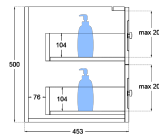

Heritage Shaker 1800mm Wall Hung Vanity Single Bowl

Product Specifications

Code: HER-1800-4DRW-SB-SW
Finish: Satin White
Primary Material: White Melamine
Technical Features: Drawers: 4
 Mounting: Wall Hung
 Included: Single Bowl Vanity Stone
Special Features: Double Carcass
 Standard White Stone
 Soft Close
 Hand Made

TOP VIEW: DRAWERS

SIDE VIEW: DRAWER STORAGE

- 

HER-1800-4DRW-SB-TR
Tranquil Retreat
 Polyurethane Spray Paint
- 

HER-1800-4DRW-SB-GS
Sage Green
 Polyurethane Spray Paint
- 

HER-1800-4DRW-SB-FN
French Navy
 Polyurethane Spray Paint
- 