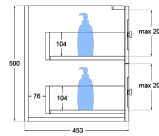

Heritage Shaker 1800mm Wall Hung Vanity Single Bowl

Product Specifications

Code: HER-1800-4DRW-SB-TR

Finish: Tranquil Retreat

Primary Material: White Melamine

Technical Features: Drawers: 4
Mounting: Wall Hung
Included: Single Bowl Vanity Stone
Double Carcass
Standard White Stone
Soft Close
Hand Made

TOP VIEW: DRAWERS

SIDE VIEW: DRAWER STORAGE

HER-1800-4DRW-SB-TR
Tranquil Retreat
Polyurethane Spray Paint

HER-1800-4DRW-SB-GS
Sage Green
Polyurethane Spray Paint

HER-1800-4DRW-SB-FN
French Navy
Polyurethane Spray Paint