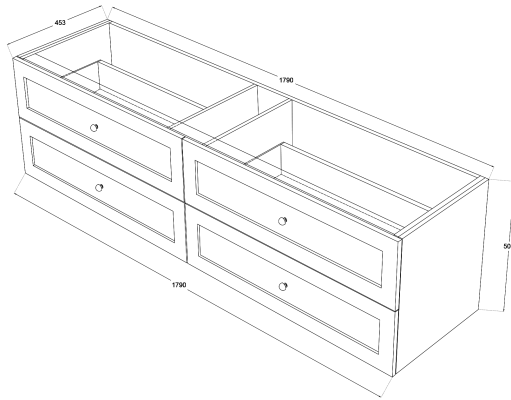

Heritage Shaker 1800mm Wall Hung Vanity Single Bowl

Product Specifications

Code: HER-1800-4DRW-SB-TR

Finish: Tranquil Retreat

Primary Material: White Melamine

Technical Features: Drawers: 4
Mounting: Wall Hung
Included: Single Bowl Vanity Stone
Double Carcass
Standard White Stone
Soft Close
Hand Made

TOP VIEW: DRAWERS

SIDE VIEW: DRAWER STORAGE

HER-1800-4DRW-SB-TR
Tranquil Retreat
Polyurethane Spray Paint

HER-1800-4DRW-SB-GS
Sage Green
Polyurethane Spray Paint

HER-1800-4DRW-SB-FN
French Navy
Polyurethane Spray Paint