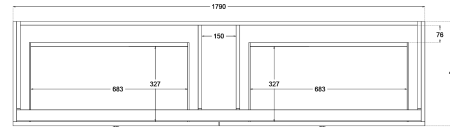

TOP VIEW: DRAWERS

SIDE VIEW: DRAWER STORAGE

HER-1800-4DRW-SB-TR
Tranquil Retreat
Polyurethane Spray Paint

HER-1800-4DRW-SB-GS
Sage Green
Polyurethane Spray Paint

HER-1800-4DRW-SB-FN
French Navy
Polyurethane Spray Paint

HER-1800-4DRW-SB-MP
Matte Black
Polyurethane Spray Paint

HER-1800-4DRW-SB-SW
Satin White
Polyurethane Spray Paint

Experience, *the difference.*

LINSOL.COM.AU

☎ 1300 546 765

@ info@linsol.com.au

✉ PO Box 88, Coniston NSW 2500

All information is correct at time of writing. The actual product may vary slightly and sizes may be scaled up or down. Warranty is for domestic use only. For warranty & care information please visit linsol.com.au/warranty