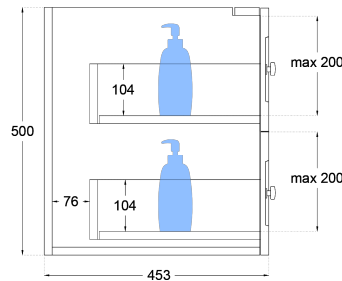

Heritage Shaker 600mm Wall Hung Vanity

TOP VIEW: DRAWERS

SIDE VIEW:
DRAWER STORAGE

Product Specifications

Code: HER-600-2DRW-FN
Finish: French Navy
Primary Material: White Melamine
Technical Features: Drawers: 2
 Mounting: Wall Hung
 Included: Single Bowl Vanity St
Special Features: Double Carcass
 Standard White Stone
 Soft Close
 Hand Made