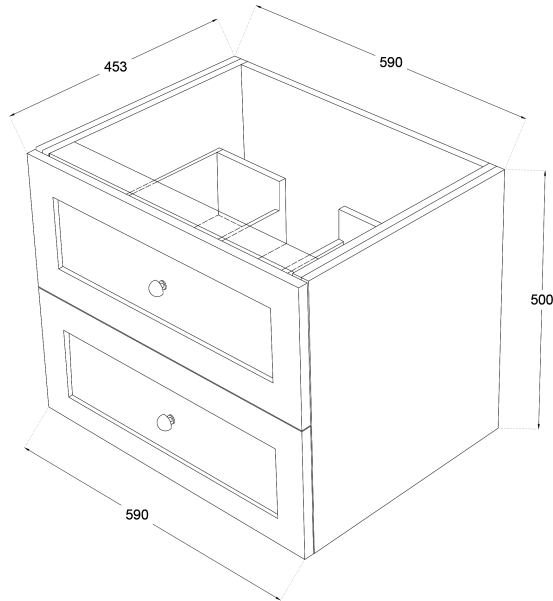

Heritage Shaker 600mm Wall Hung Vanity

TOP VIEW: DRAWERS

SIDE VIEW:
DRAWER STORAGE

Product Specifications

Code: HER-600-2DRW-FN
Finish: French Navy
Primary Material: White Melamine
Technical Features: Drawers: 2
 Mounting: Wall Hung
 Included: Single Bowl Vanity St
Special Features: Double Carcass
 Standard White Stone
 Soft Close
 Hand Made