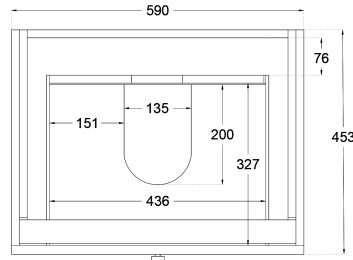

Heritage Shaker 600mm Wall Hung Vanity

TOP VIEW: DRAWERS

SIDE VIEW:
DRAWER STORAGE

Product Specifications

Code: HER-600-2DRW-FN
Finish: French Navy
Primary Material: White Melamine
Technical Features: Drawers: 2
 Mounting: Wall Hung
 Included: Single Bowl Vanity St
Special Features: Double Carcass
 Standard White Stone
 Soft Close
 Hand Made