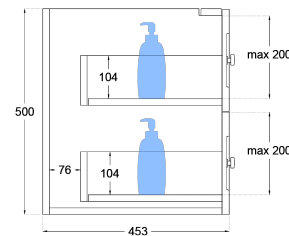

Heritage Shaker 750mm Wall Hung Vanity

TOP VIEW: DRAWERS

SIDE VIEW:
DRAWER STORAGE

Product Specifications

Code: HER-750-2DRW-SW
Finish: Satin White
Primary Material: White Melamine
Technical Features: Drawers: 2
Mounting: Wall Hung
Included: Single Bowl Vanity Stone
Special Features: Double Carcass
Standard White Stone
Soft Close
Hand Made