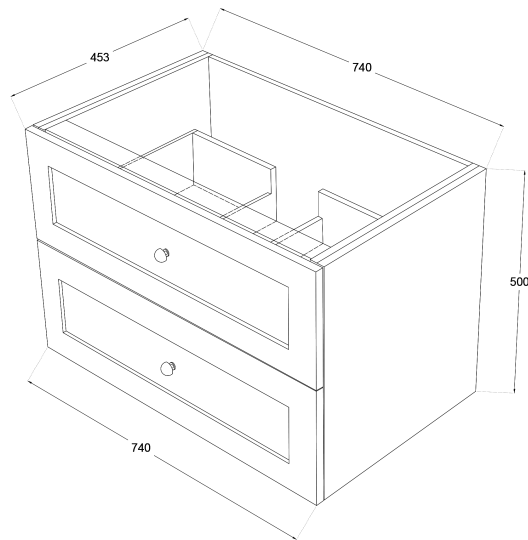

Heritage Shaker 750mm Wall Hung Vanity

TOP VIEW: DRAWERS

SIDE VIEW:
DRAWER STORAGE

Product Specifications

Code: HER-750-2DRW-SW
Finish: Satin White
Primary Material: White Melamine
Technical Features: Drawers: 2
Mounting: Wall Hung
Included: Single Bowl Vanity Stone
Special Features: Double Carcass
Standard White Stone
Soft Close
Hand Made