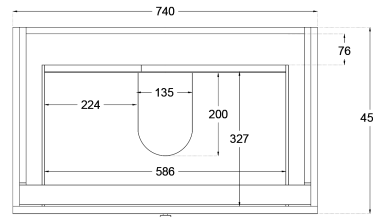

Heritage Shaker 750mm Wall Hung Vanity

TOP VIEW: DRAWERS

SIDE VIEW:
DRAWER STORAGE

Product Specifications

Code: HER-750-2DRW-SW
Finish: Satin White
Primary Material: White Melamine
Technical Features: Drawers: 2
Mounting: Wall Hung
Included: Single Bowl Vanity Stone
Special Features: Double Carcass
Standard White Stone
Soft Close
Hand Made