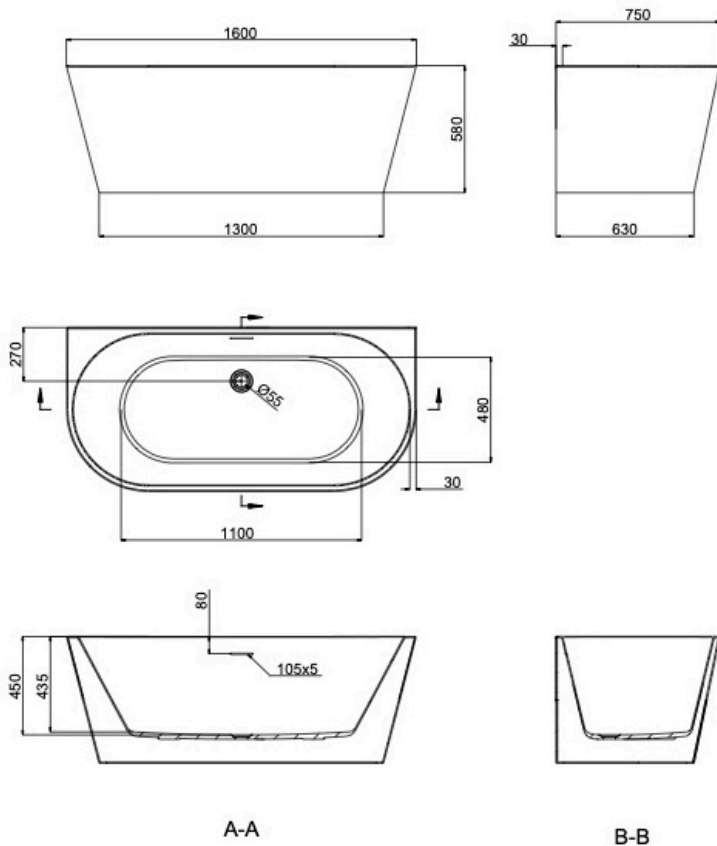

Idalia 1600mm Back to Wall Bath with Overflow

Unit: mm

Product Specifications

Code:	IDA-OF160-BTW-GW
Finish:	Gloss White
Barcode:	9339897009812
Primary Material:	Sanitary Grade Acrylic
Technical Features:	Pop-up Waste Sold Separately