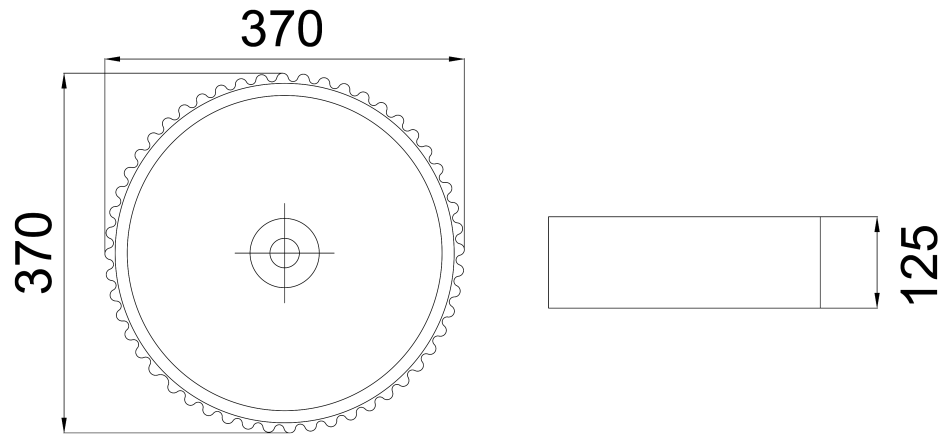

# Infinity 370mm Round Above Counter Fluted Basin

## Product Specifications

**Code:** INF-AC-FB-MB  
**Finish:** Matte Black  
**Barcode:** 9339897021791  
**Primary Material:** Vitreous China  
**Technical Features:** Pop-up Waste Sold Separately

INF-AC-FB-MB  
Matte Black  
Glaze