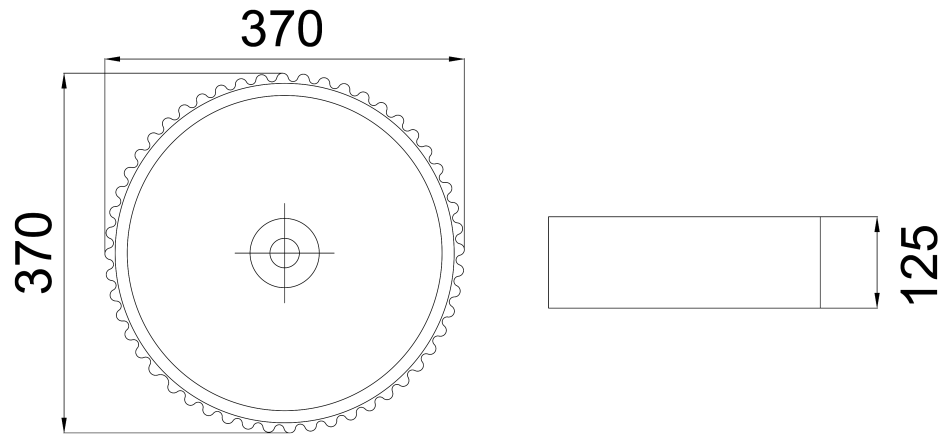

Infinity 370mm Round Above Counter Fluted Basin

Product Specifications

Code: INF-AC-FB-MW
Finish: Matte White
Barcode: 9339897021531
Primary Material: Vitreous China
Technical Features: Pop-up Waste Sold Separately