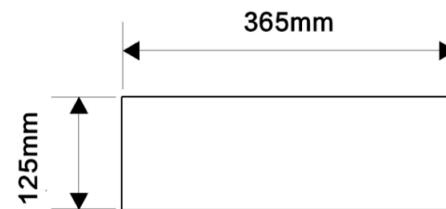

Infinity 365mm Round Above Counter Basin

Product Specifications

Code: INF-ACB-GW
Finish: Gloss White
Barcode: 9339897019118
Primary Material: Vitreous China
Technical Features: Pop-up Waste Sold Separately