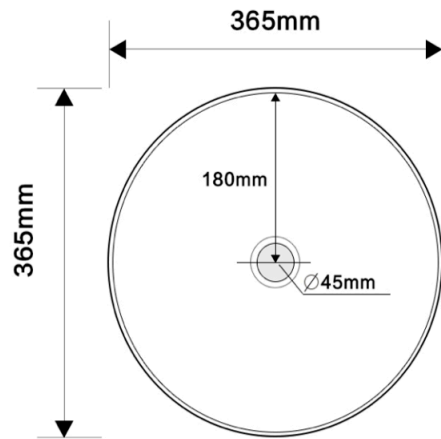

Infinity 365mm Round Above Counter Basin

Product Specifications

Code: INF-ACB-GW
Finish: Gloss White
Barcode: 9339897019118
Primary Material: Vitreous China
Technical Features: Pop-up Waste Sold Separately