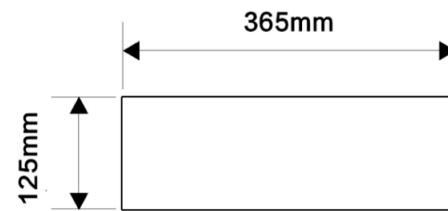

Infinity 365mm Round Above Counter Basin

Product Specifications

Code: INF-ACB-MB
Finish: Matte Black
Barcode: 9339897026079
Primary Material: Vitreous China
Technical Features: Pop-up Waste Sold Separately