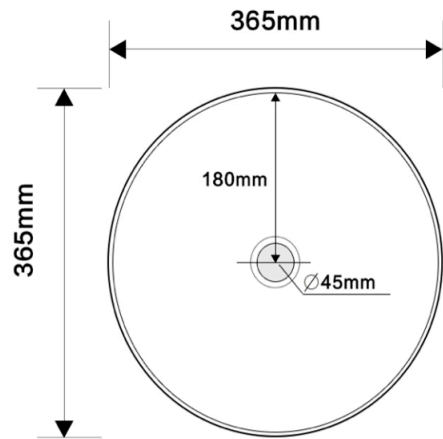

Infinity 365mm Round Above Counter Basin

Product Specifications

Code: INF-ACB-MB
Finish: Matte Black
Barcode: 9339897026079
Primary Material: Vitreous China
Technical Features: Pop-up Waste Sold Separately