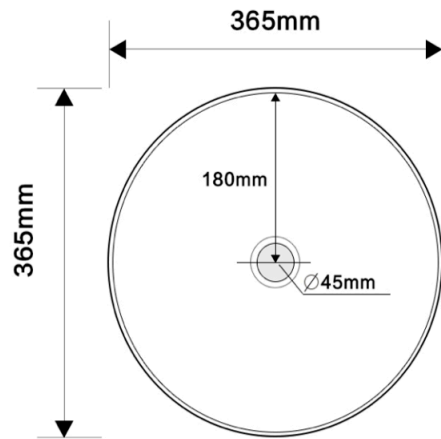

Infinity 365mm Round Above Counter Basin

Product Specifications

Code: INF-ACB-MW
Finish: Matte White
Barcode: 9339897026086
Primary Material: Vitreous China
Technical Features: Pop-up Waste Sold Separately