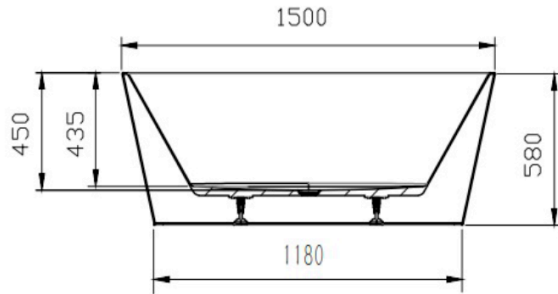

Experience, *the difference.*

LINSOL.COM.AU

☎ 1300 546 765

✉ info@linsol.com.au

✉ PO Box 88, Coniston NSW 2500

All information is correct at time of writing. The actual product may vary slightly and sizes may be scaled up or down. Warranty is for domestic use only. For warranty & care information please visit linsol.com.au/warranty