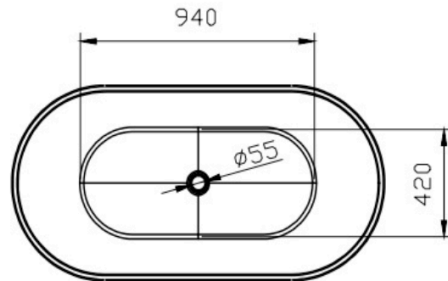

Experience, *the difference.*

LINSOL.COM.AU

☎ 1300 546 765

✉ info@linsol.com.au

✉ PO Box 88, Coniston NSW 2500

All information is correct at time of writing. The actual product may vary slightly and sizes may be scaled up or down. Warranty is for domestic use only. For warranty & care information please visit linsol.com.au/warranty