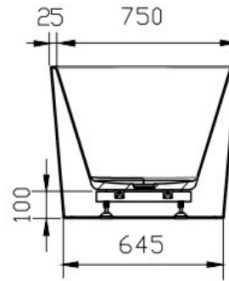

Experience, *the difference.*

LINSOL.COM.AU

☎ 1300 546 765

✉ info@linsol.com.au

✉ PO Box 88, Coniston NSW 2500

All information is correct at time of writing. The actual product may vary slightly and sizes may be scaled up or down. Warranty is for domestic use only. For warranty & care information please visit linsol.com.au/warranty