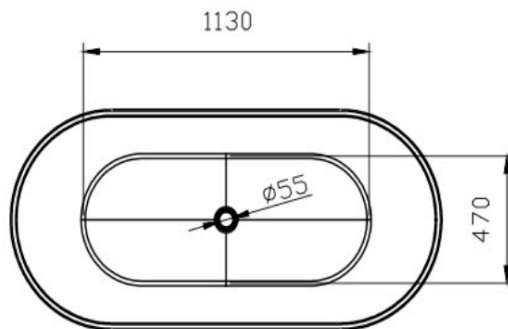

Joseph 1700mm Freestanding Bath

Product Specifications

Code:	JS-5776-3-1700
Finish:	Gloss White
Barcode:	9339897025812
Primary Material:	Sanitary Grade Acrylic
Technical Features:	Pop-up Waste Sold Separately