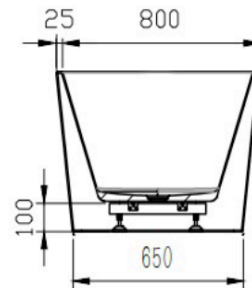

Joseph 1700mm Freestanding Bath

Product Specifications

Code:	JS-5776-3-1700
Finish:	Gloss White
Barcode:	9339897025812
Primary Material:	Sanitary Grade Acrylic
Technical Features:	Pop-up Waste Sold Separately