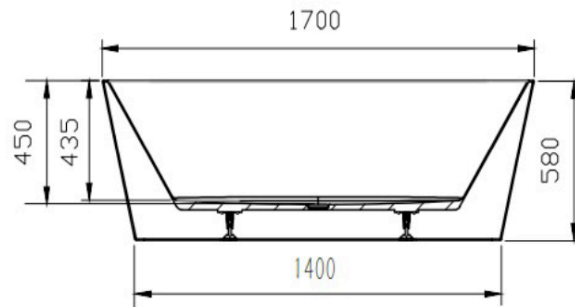

Joseph 1700mm Freestanding Bath

Product Specifications

Code:	JS-5776-3-1700
Finish:	Gloss White
Barcode:	9339897025812
Primary Material:	Sanitary Grade Acrylic
Technical Features:	Pop-up Waste Sold Separately