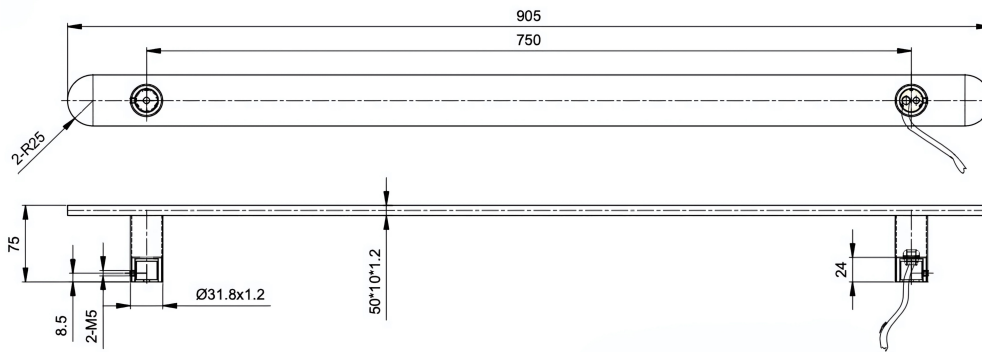

Allegra 12V Flat Bar Vertical Heated Towel Rail

Product Specifications

Code: JY-12V-F100-AB
Finish: Aged Bronze
Barcode: 9339897032094
Primary Material: 304 Stainless Steel
Technical Features: 12VDC Hardwire Only
 Included: Transformer
 IP Rating: IP55
 Maximum Output Temperature: 50C
 Transformer Input: 240VAC
 - 60Hz - 1.5A Transformer Output: 12VDC
 - 5.0A - 60W (max)