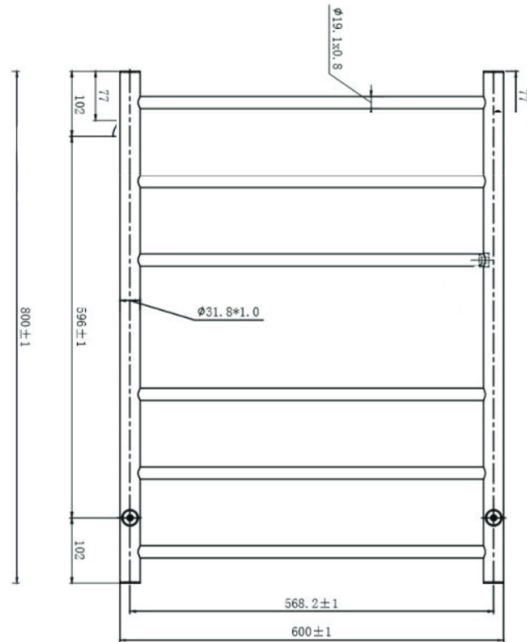

# Avid 6 Bar Heated Towel Rail

## Product Specifications

**Code:** JY-R600-AB  
**Finish:** Aged Bronze  
**Barcode:** 9339897032124  
**Primary Material:** 304 Stainless Steel  
**Technical Features:** Dual Wire  
240VAC Plug-in or Hardwire  
IP Rating: IP55  
Maximum Output Temperature: 50C