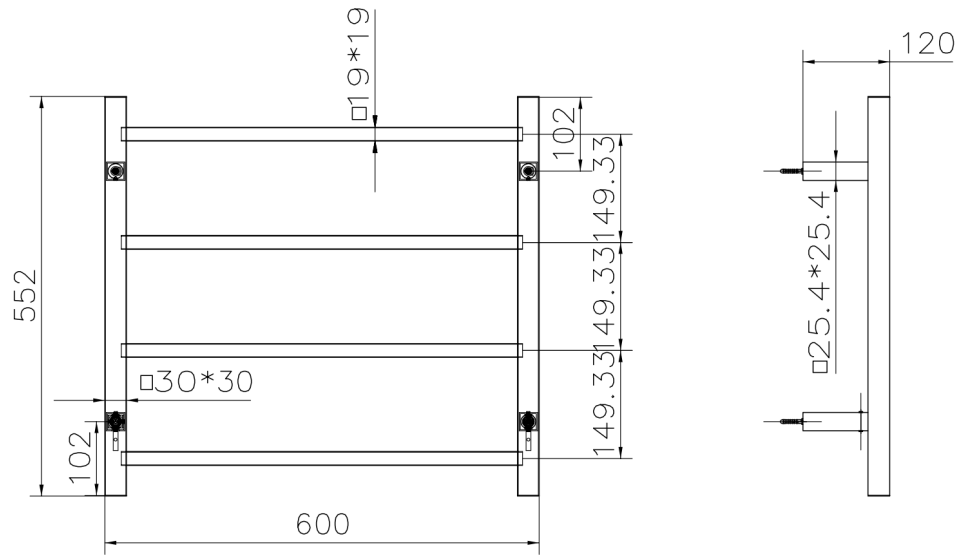

Spirit 4 Bar Heated Towel Rail

Product Specifications

Code: JY-S400-CH
Finish: Chrome
Barcode: 9339897006910
Primary Material: 304 Stainless Steel
Technical Features: Dual Wire
 240VAC Plug-in or Hardwire
 IP Rating: IP55
 Maximum Output Temperature: 50C