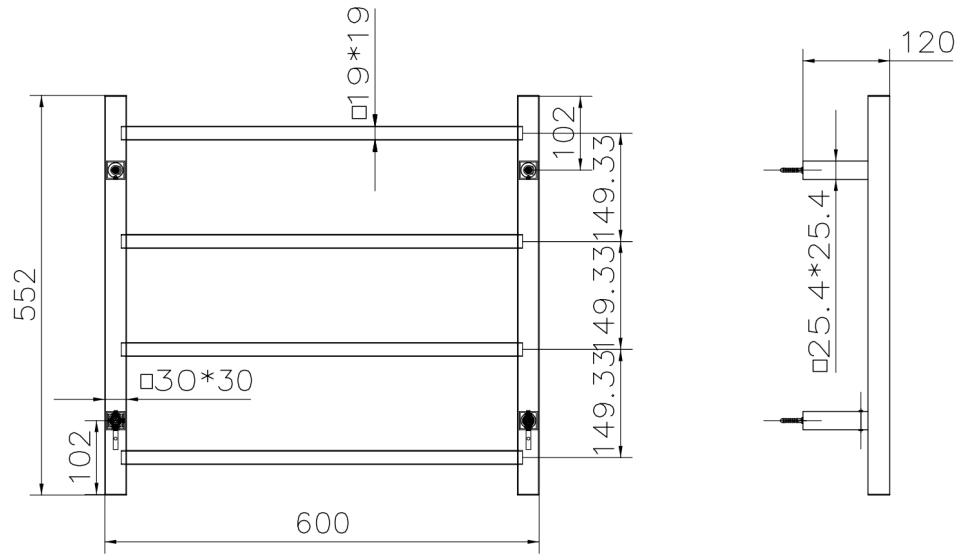

Spirit 4 Bar Heated Towel Rail

Product Specifications

Code: JY-S400-GM
Finish: Gunmetal
Barcode: 9339897007399
Primary Material: 304 Stainless Steel
Technical Features: Dual Wire
240VAC Plug-in or Hardwire
IP Rating: IP55
Maximum Output Temperature: 50C