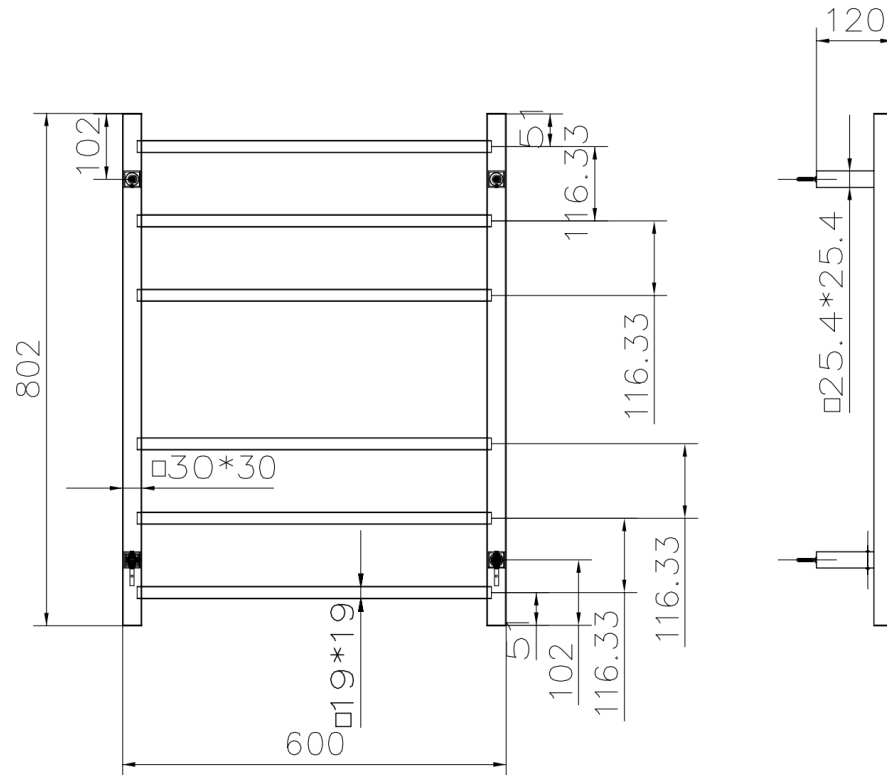

# Spirit 6 Bar Heated Towel Rail

## Product Specifications

**Code:** JY-S600-BN  
**Finish:** Brushed Nickel  
**Barcode:** 9339897007351  
**Primary Material:** 304 Stainless Steel  
**Technical Features:** Dual Wire  
 240VAC Plug-in or Hardwire  
 IP Rating: IP55  
 Maximum Output Temperature: 50C