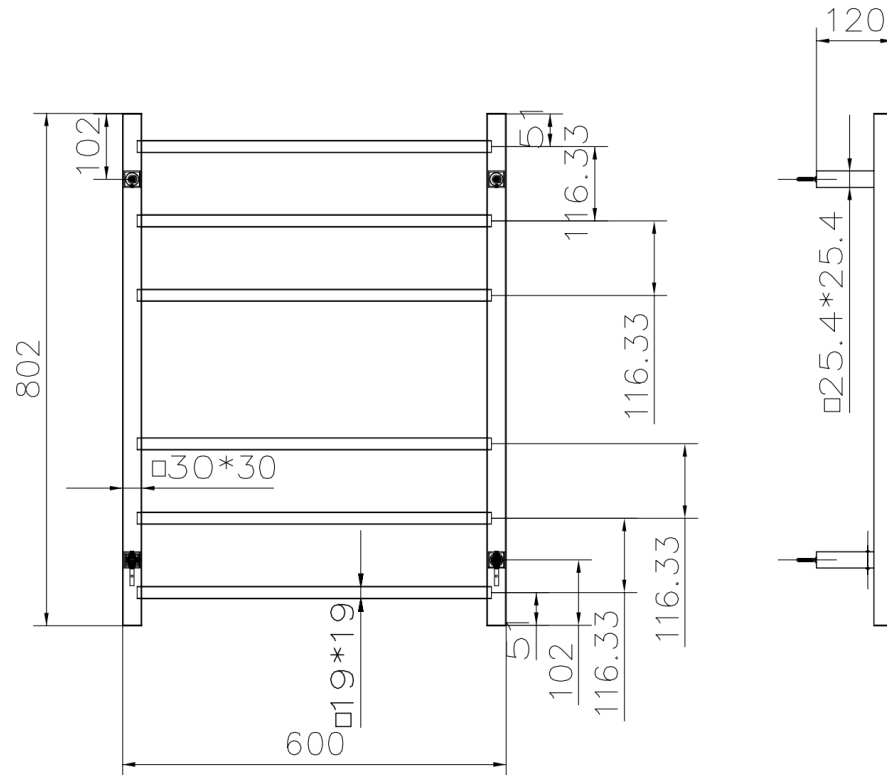

Spirit 6 Bar Heated Towel Rail

Product Specifications

Code: JY-S600-MB
Finish: Matte Black
Barcode: 9339897007238
Primary Material: 304 Stainless Steel
Technical Features: Dual Wire
 240VAC Plug-in or Hardwire
 IP Rating: IP55
 Maximum Output Temperature: 50C