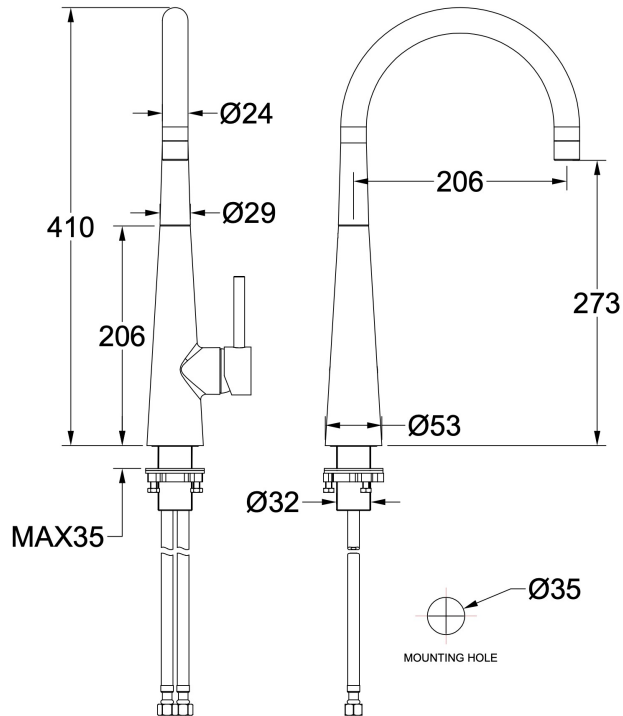

## Product Specifications

Code:	KAS-02-CH
Finish:	Chrome
Barcode:	9339897010283
WELS Star:	5 Star
WELS Rating:	5L/Min
Cartridge:	Kerox 35mm Cartridge
Primary Material:	304 Stainless Steel
Technical Features:	Cold Start Handle
Special Features:	Twin Spray Technology

**KAS-02-BB**  
Brushed Brass  
PVD

**KAS-02-BN**  
Brushed Nickel  
Raw Brush

**KAS-02-GM**  
Gunmetal  
PVD

**KAS-02-CH**  
Chrome  
Electroplate

**KAS-02-MB**  
Matte Black  
Electroplate

**Lead Free**

Experience, *the difference.*