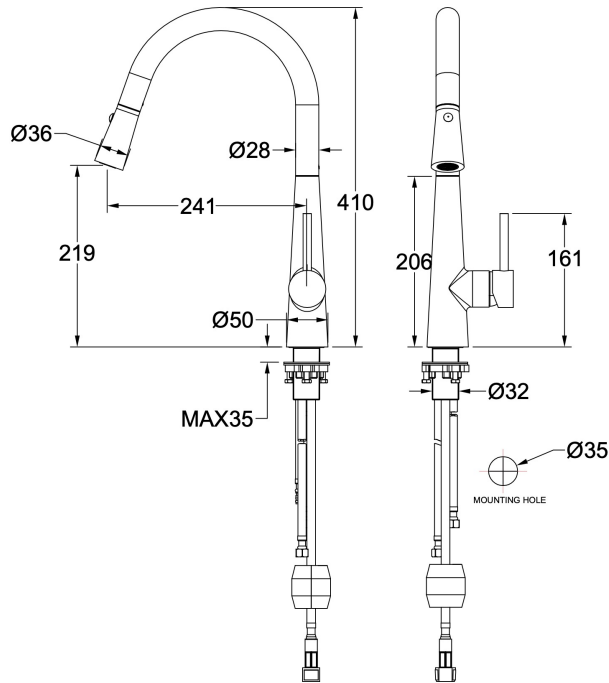

# Kashi Pull Out Sink Mixer

## Product Specifications

Code:	KAS-02RE-GM
Finish:	Gunmetal
Barcode:	9339897010375
WELS Star:	5 Star
WELS Rating:	5L/Min
Cartridge:	Kerox 35mm Cartridge
Primary Material:	304 Stainless Steel
Technical Features:	Cold Start Handle
Special Features:	Magnetic Docking Twin Spray Technology Pull Out Hose