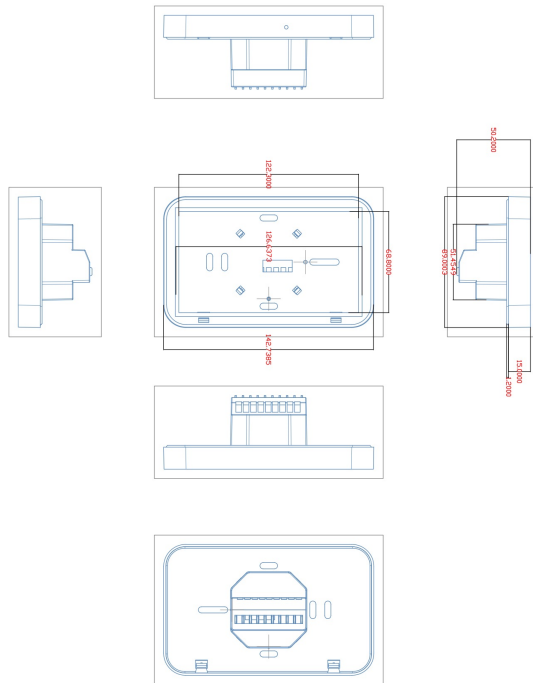

## Product Specifications

Code: KON-DT-CLS-BLK

Finish: Black

Barcode: 9339897010733

Primary Material: N/A

Technical Features: 240VAC Hardwire Only  
IP Rating: IP55  
Suitable for Heated Towel Rails and  
Underfloor Heating Applications  
Display Orientation: Landscape