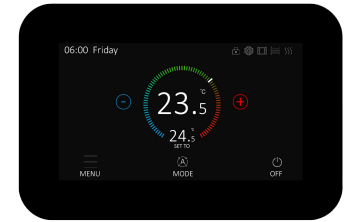

## Product Specifications

Code: KON-DT-CLS-BLK

Finish: Black

Barcode: 9339897010733

Primary Material: N/A

Technical Features: 240VAC Hardwire Only  
IP Rating: IP55  
Suitable for Heated Towel Rails and  
Underfloor Heating Applications  
Display Orientation: Landscape