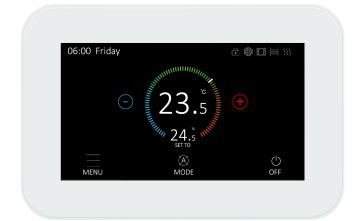

Konnect 5.1in Dual Thermostat - Matte

Product Specifications

Code: KON-DT-CLS-WHT

Finish: White

Barcode: 9339897010726

Primary Material: N/A

Technical Features: 240VAC Hardwire Only
IP Rating: IP55
Suitable for Heated Towel Rails and Underfloor Heating Applications
Display Orientation: Landscape