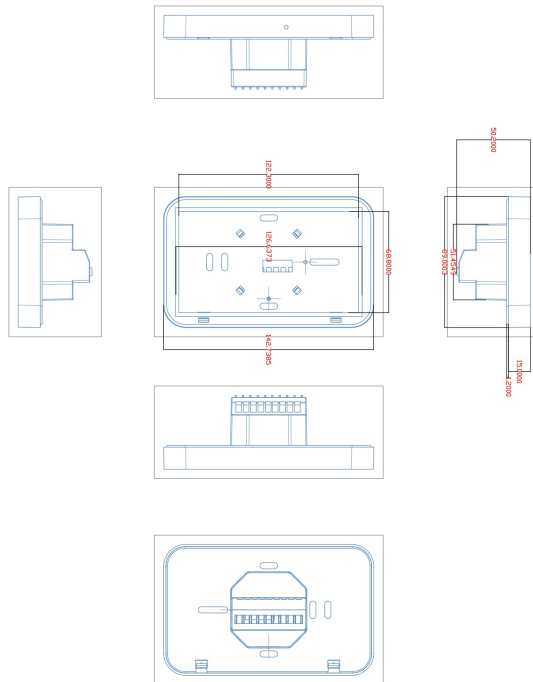

Konnect 5.1in Dual Thermostat - Matte

Product Specifications

Code: KON-DT-CLS-WHT

Finish: White

Barcode: 9339897010726

Primary Material: N/A

Technical Features: 240VAC Hardwire Only
IP Rating: IP55
Suitable for Heated Towel Rails and Underfloor Heating Applications
Display Orientation: Landscape