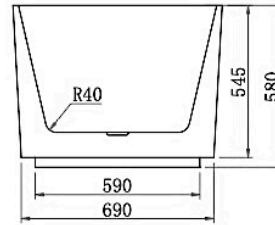

Lucy 1500mm Freestanding Bath with Overflow

Product Specifications

- Code:** LUC-FS-OF150-GW
Finish: Gloss White
Barcode: 9339897022460
Primary Material: Sanitary Grade Acrylic
Technical Features: Pop-up Waste Sold Separately