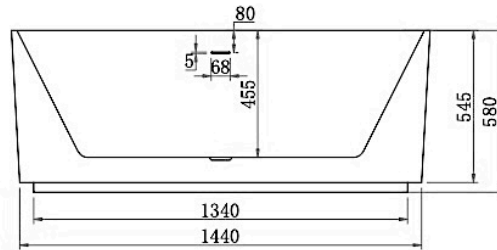

Lucy 1500mm Freestanding Bath with Overflow

Product Specifications

- Code:** LUC-FS-OF150-GW
Finish: Gloss White
Barcode: 9339897022460
Primary Material: Sanitary Grade Acrylic
Technical Features: Pop-up Waste Sold Separately