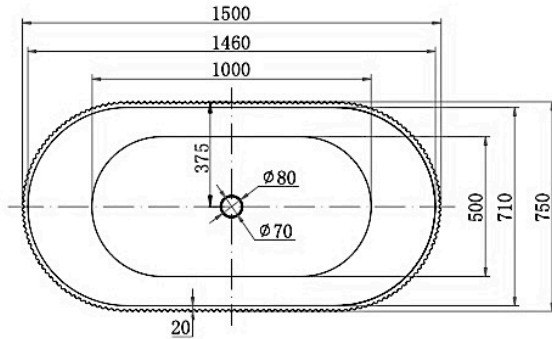

Lucy 1500mm Freestanding Bath with Overflow

Product Specifications

- Code:** LUC-FS-OF150-GW
Finish: Gloss White
Barcode: 9339897022460
Primary Material: Sanitary Grade Acrylic
Technical Features: Pop-up Waste Sold Separately