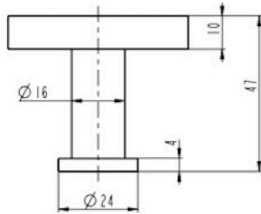

Lux S2 Single Robe Hook

Product Specifications

Code: LUX-S2-40-BN
Finish: Brushed Nickel
Barcode: 9339897017565
Primary Material: 304 Stainless Steel

 **LUX-S2-40-BB**
Brushed Brass
PVD

 **LUX-S2-40-BN**
Brushed Nickel
Raw Brush