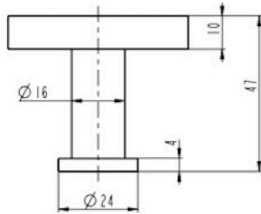

Lux S2 Single Robe Hook

Product Specifications

Code: LUX-S2-40-GM
Finish: Gunmetal
Barcode: 9339897017558
Primary Material: 304 Stainless Steel

 **LUX-S2-40-BB**
Brushed Brass
PVD

 **LUX-S2-40-BN**
Brushed Nickel
Raw Brush