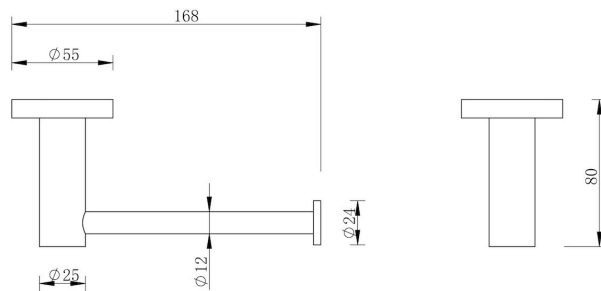

## Product Specifications

**Code:** LUX-S2-43-GM  
**Finish:** Gunmetal  
**Barcode:** 9339897017657  
**Primary Material:** 304 Stainless Steel

LUX-S2-43-BB  
Brushed Brass  
PVD

LUX-S2-43-BN  
Brushed Nickel  
Raw Brush