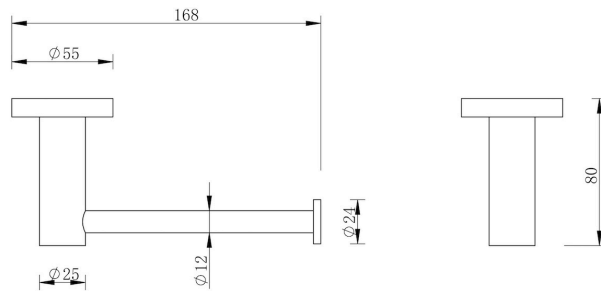

Product Specifications

Code: LUX-S2-43-MB
Finish: Matte Black
Barcode: 9339897017640
Primary Material: 304 Stainless Steel

LUX-S2-43-BB
Brushed Brass
PVD

LUX-S2-43-BN
Brushed Nickel
Raw Brush

LUX-S2-43-GM
Gunmetal
PVD

LUX-S2-43-CH
Chrome
Electroplate

LUX-S2-43-MB
Matte Black
Electroplate

Experience, *the difference.*

LINSOL.COM.AU

☎ 1300 546 765

✉ info@linsol.com.au

✉ PO Box 88, Coniston NSW 2500

All information is correct at time of writing. The actual product may vary slightly and sizes may be scaled up or down. Warranty is for domestic use only. For warranty & care information please visit linsol.com.au/warranty