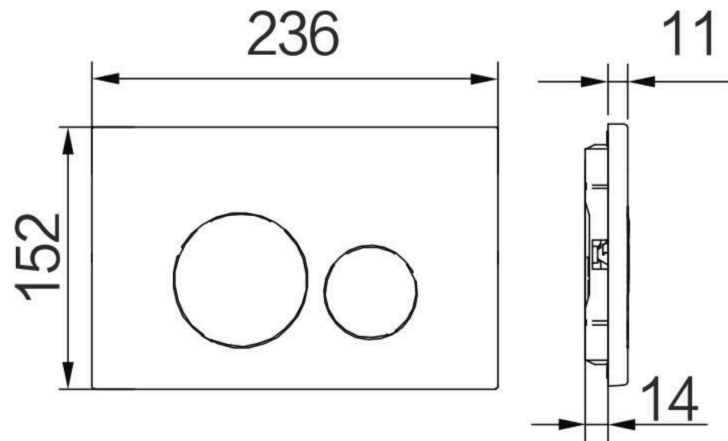

## Product Specifications

**Code:** MAR-FP-R1-BB  
**Finish:** Brushed Brass  
**Barcode:** 9339897025942  
**Primary Material:** 304 Stainless Steel

- |  |   |   |
|--|---|---|
|  <b>MAR-FP-R1-MW</b><br>Matte White<br>Electroplate |  <b>MAR-FP-R1-GM</b><br>Gunmetal<br>PVD      |  <b>MAR-FP-R1-BN</b><br>Brushed Nickel<br>PVD  |
|  <b>MAR-FP-R1-MB</b><br>Matte Black<br>Electroplate |  <b>MAR-FP-R1-BB</b><br>Brushed Brass<br>PVD |  <b>MAR-FP-R1-CH</b><br>Chrome<br>Electroplate |