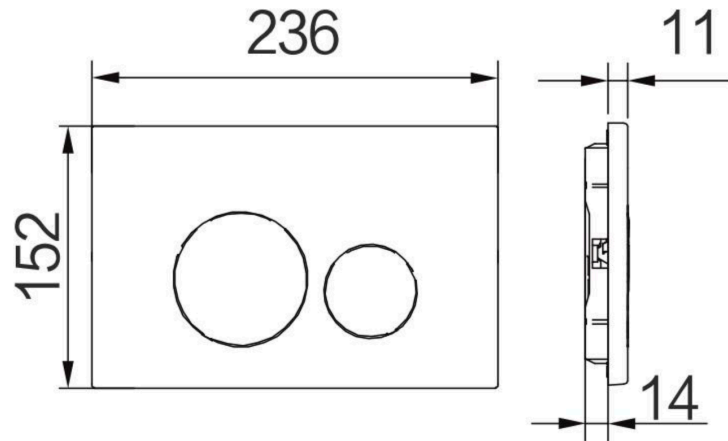

## Product Specifications

Code: MAR-FP-R1-GM  
Finish: Gunmetal  
Barcode: 9339897025973  
Primary Material: 304 Stainless Steel

- |   |  |  |
|---|--|--|
|  MAR-FP-R1-MW<br>Matte White<br>Electroplate |  MAR-FP-R1-GM<br>Gunmetal<br>PVD      |  MAR-FP-R1-BN<br>Brushed Nickel<br>PVD  |
|  MAR-FP-R1-MB<br>Matte Black<br>Electroplate |  MAR-FP-R1-BB<br>Brushed Brass<br>PVD |  MAR-FP-R1-CH<br>Chrome<br>Electroplate |