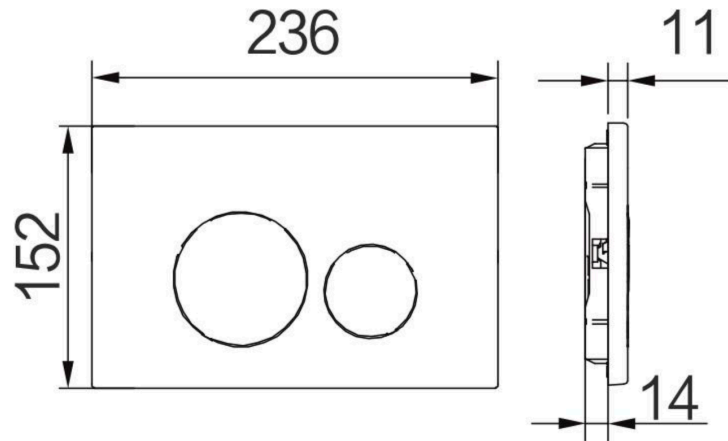

Marq Flush Plate with Round Buttons

Product Specifications

Code: MAR-FP-R1-MB
Finish: Matte Black
Barcode: 9339897025980
Primary Material: 304 Stainless Steel

 **MAR-FP-R1-MW**
Matte White
Electroplate

 **MAR-FP-R1-GM**
Gunmetal
PVD