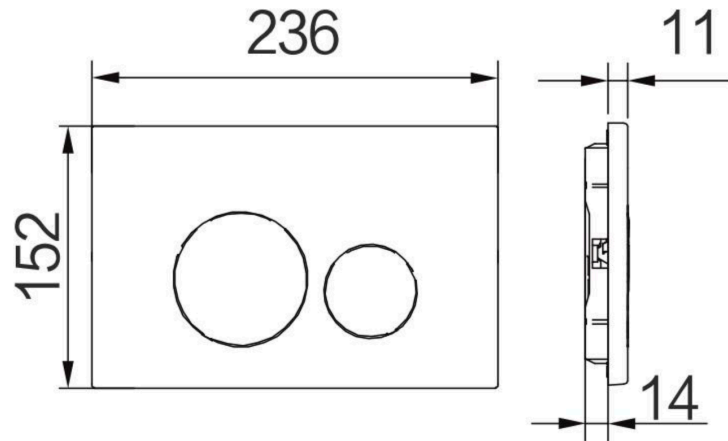

Marq Flush Plate with Round Buttons

Product Specifications

Code: MAR-FP-R1-MW
Finish: Matte White
Barcode: 9339897025997
Primary Material: 304 Stainless Steel

 **MAR-FP-R1-MW**
Matte White
Electroplate

 **MAR-FP-R1-GM**
Gunmetal
PVD