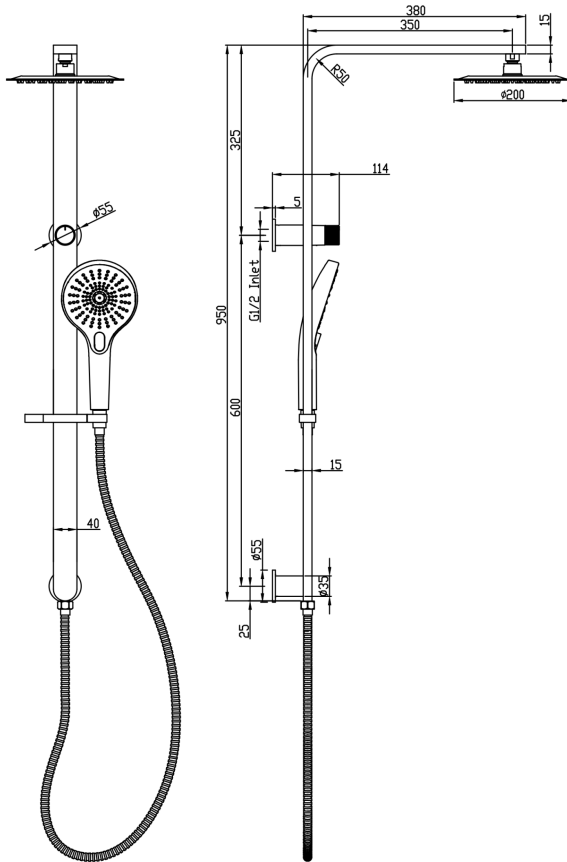

Mason Shower Combination with Multifunction Handpiece and 200mm Round Head

Product Specifications

Code:	MAS-35a-200R-BB
Finish:	Brushed Brass
Barcode:	9339897032360
WELS Star:	4 Star
WELS Rating:	7.5L/Min
Spindle/Divertor:	1/2 Turn Ceramic Disc
Primary Material:	304 Stainless Steel
Technical Features:	Inlet Position: Top
Special Features:	Spare Parts Available

MAS-35a-200R-BB
Brushed Brass
PVD

MAS-35a-200R-BN
Brushed Nickel
Raw Brush

MAS-35a-200R-CH
Chrome
Electroplate

MAS-35a-200R-GM
Gunmetal
PVD

MAS-35a-200R-MB
Matte Black
Electroplate

Experience, *the difference.*