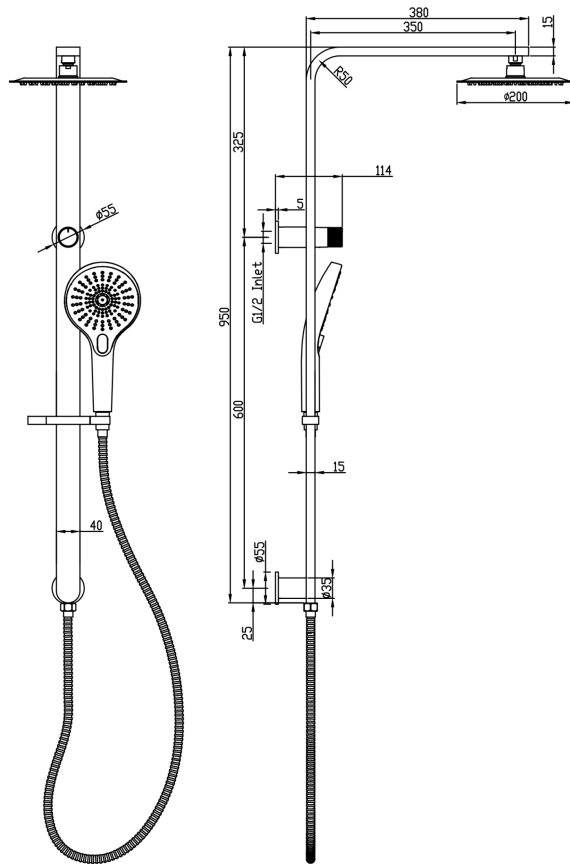

# Mason Shower Combination with Multifunction Handpiece and 200mm Round Head

## Product Specifications

Code:	MAS-35a-200R-GM
Finish:	Gunmetal
Barcode:	9339897032391
WELS Star:	4 Star
WELS Rating:	7.5L/Min
Spindle/Divertor:	1/2 Turn Ceramic Disc
Primary Material:	304 Stainless Steel
Technical Features:	Inlet Position: Top
Special Features:	Spare Parts Available

	<b>MAS-35a-200R-BB</b> Brushed Brass PVD		<b>MAS-35a-200R-BN</b> Brushed Nickel Raw Brush		<b>MAS-35a-200R-CH</b> Chrome Electroplate
	<b>MAS-35a-200R-GM</b> Gunmetal PVD		<b>MAS-35a-200R-MB</b> Matte Black Electroplate		