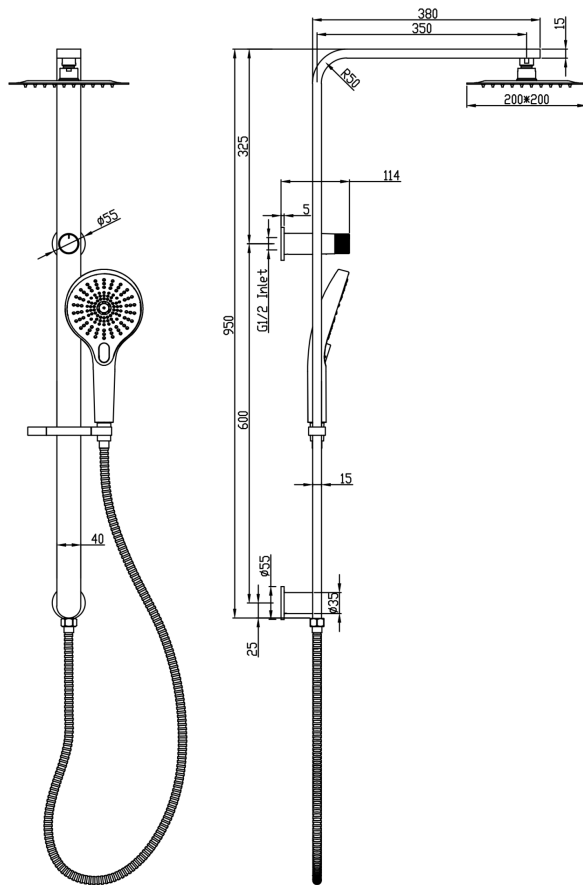

Mason Shower Combination with Multifunction Handpiece and 200mm Square Head

Product Specifications

Code:	MAS-35a-200S-GM
Finish:	Gunmetal
Barcode:	9339897032445
WELS Star:	4 Star
WELS Rating:	7.5L/Min
Spindle/Divertor:	1/2 Turn Ceramic Disc
Primary Material:	304 Stainless Steel
Technical Features:	Inlet Position: Top
Special Features:	Spare Parts Available

MAS-35a-200S-BB
Brushed Brass
PVD

MAS-35a-200S-BN
Brushed Nickel
Raw Brush

MAS-35a-200S-CH
Chrome
Electroplate

MAS-35a-200S-GM
Gunmetal
PVD

MAS-35a-200S-MB
Matte Black
Electroplate

Experience, *the difference.*