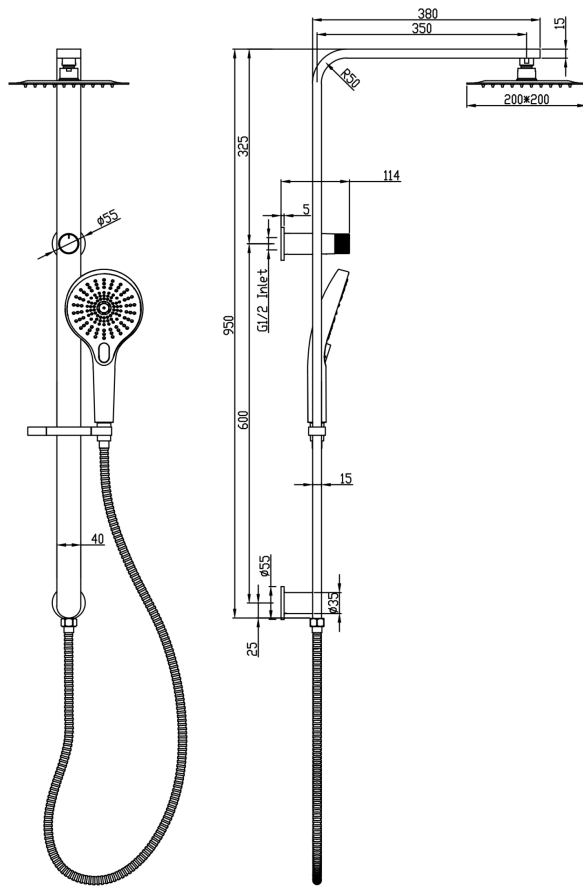

Mason Shower Combination with Multifunction Handpiece and 200mm Square Head

Product Specifications

Code:	MAS-35a-200S-MB
Finish:	Matte Black
Barcode:	9339897032452
WELS Star:	4 Star
WELS Rating:	7.5L/Min
Spindle/Divertor:	1/2 Turn Ceramic Disc
Primary Material:	304 Stainless Steel
Technical Features:	Inlet Position: Top
Special Features:	Spare Parts Available

MAS-35a-200S-BB
Brushed Brass
PVD

MAS-35a-200S-BN
Brushed Nickel
Raw Brush

MAS-35a-200S-CH
Chrome
Electroplate

MAS-35a-200S-GM
Gunmetal
PVD

MAS-35a-200S-MB
Matte Black
Electroplate

Experience, *the difference.*