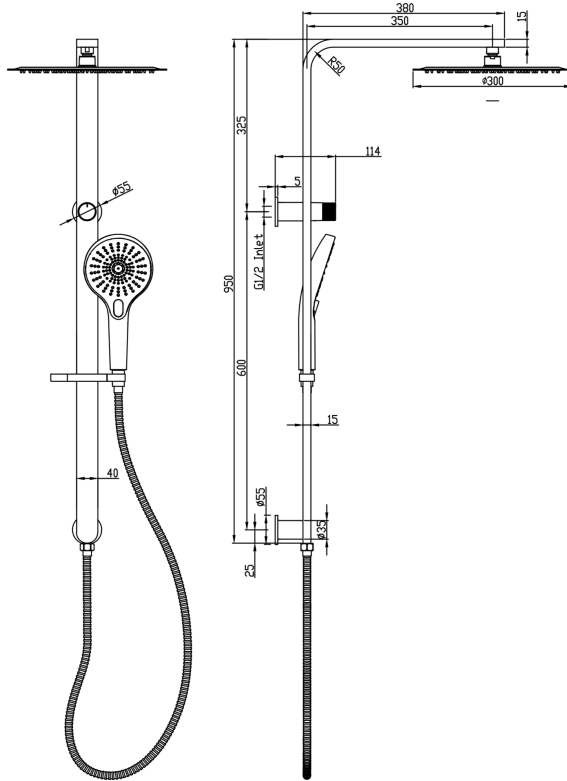

Mason Shower Combination with Multifunction Handpiece and 300mm Round Head

Product Specifications

Code:	MAS-35a-300R-BB
Finish:	Brushed Brass
Barcode:	9339897032469
WELS Star:	3 Star
WELS Rating:	9L/Min
Spindle/Divertor:	1/2 Turn Ceramic Disc
Primary Material:	304 Stainless Steel
Technical Features:	Inlet Position: Top
Special Features:	Spare Parts Available

MAS-35a-300R-BN
Brushed Nickel
Raw Brush

MAS-35a-300R-CH
Chrome
Electroplate

MAS-35a-300R-GM
Gunmetal
PVD

MAS-35a-300R-MB
Matte Black
Electroplate

MAS-35a-300R-BB
Brushed Brass
PVD

Experience, *the difference.*