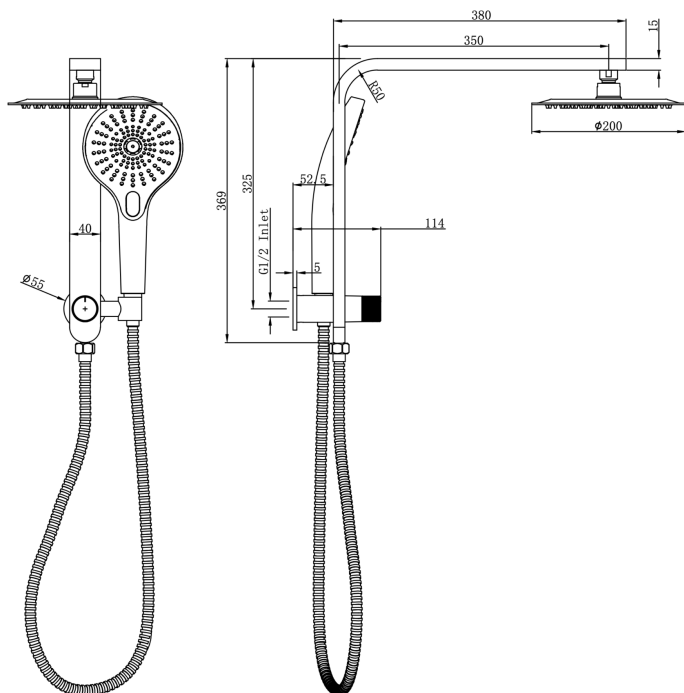

Mason Short Shower Combination with Multifunction Handpiece and 200mm Round Head

Product Specifications

Code:	MAS-36a-200R-BB
Finish:	Brushed Brass
Barcode:	9339897032568
WELS Star:	4 Star
WELS Rating:	7.5L/Min
Spindle/Divertor:	1/2 Turn Ceramic Disc
Primary Material:	304 Stainless Steel
Special Features:	Spare Parts Available

MAS-36a-200R-BB
Brushed Brass
PVD

MAS-36a-200R-BN
Brushed Nickel
Raw Brush

MAS-36a-200R-CH
Chrome
Electroplate

MAS-36a-200R-GM
Gunmetal
PVD

MAS-36a-200R-MB
Matte Black
Electroplate

Experience, the difference.