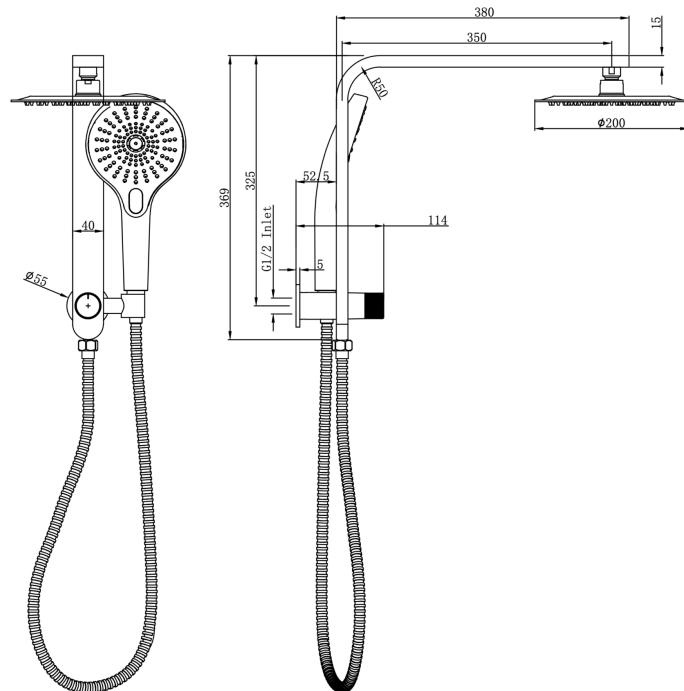

Mason Short Shower Combination with Multifunction Handpiece and 200mm Round Head

Product Specifications

Code:	MAS-36a-200R-BN
Finish:	Brushed Nickel
Barcode:	9339897032575
WELS Star:	4 Star
WELS Rating:	7.5L/Min
Spindle/Divertor:	1/2 Turn Ceramic Disc
Primary Material:	304 Stainless Steel
Special Features:	Spare Parts Available

MAS-36a-200R-BB
Brushed Brass
PVD

MAS-36a-200R-BN
Brushed Nickel
Raw Brush

MAS-36a-200R-CH
Chrome
Electroplate

MAS-36a-200R-GM
Gunmetal
PVD

MAS-36a-200R-MB
Matte Black
Electroplate

Experience, *the difference.*