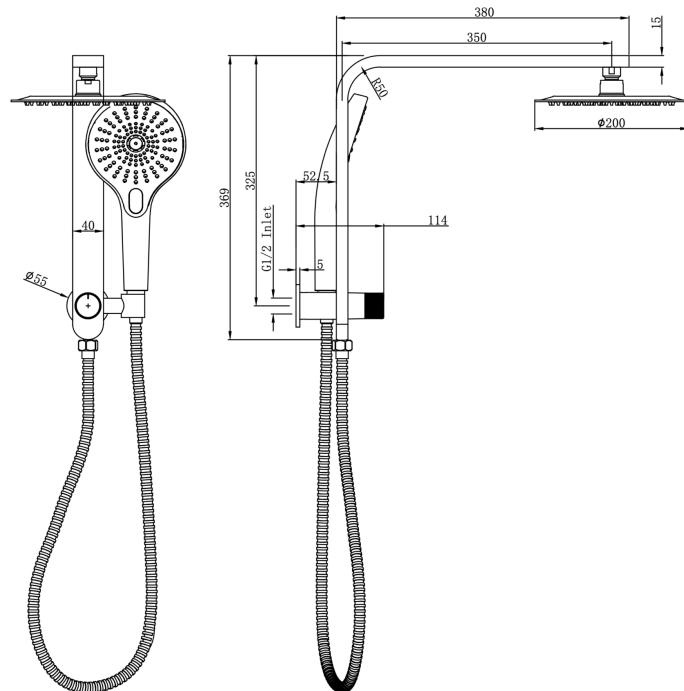

# Mason Short Shower Combination with Multifunction Handpiece and 200mm Round Head

## Product Specifications

Code:	MAS-36a-200R-CH
Finish:	Chrome
Barcode:	9339897032582
WELS Star:	4 Star
WELS Rating:	7.5L/Min
Spindle/Divertor:	1/2 Turn Ceramic Disc
Primary Material:	304 Stainless Steel
Special Features:	Spare Parts Available

**MAS-36a-200R-BB**  
Brushed Brass  
PVD

**MAS-36a-200R-BN**  
Brushed Nickel  
Raw Brush

**MAS-36a-200R-CH**  
Chrome  
Electroplate

**MAS-36a-200R-GM**  
Gunmetal  
PVD

**MAS-36a-200R-MB**  
Matte Black  
Electroplate