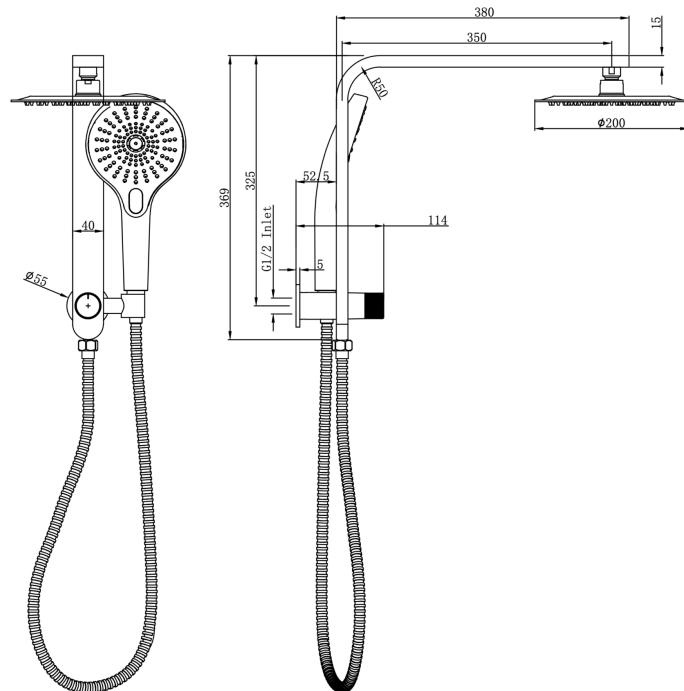

# Mason Short Shower Combination with Multifunction Handpiece and 200mm Round Head

## Product Specifications

Code: MAS-36a-200R-GM

Finish: Gunmetal

Barcode: 9339897032599

WELS Star: 4 Star

WELS Rating: 7.5L/Min

Spindle/Divertor: 1/2 Turn Ceramic Disc

Primary Material: 304 Stainless Steel

Special Features: Spare Parts Available

**MAS-36a-200R-BB**  
Brushed Brass  
PVD

**MAS-36a-200R-BN**  
Brushed Nickel  
Raw Brush

**MAS-36a-200R-CH**  
Chrome  
Electroplate

**MAS-36a-200R-GM**  
Gunmetal  
PVD