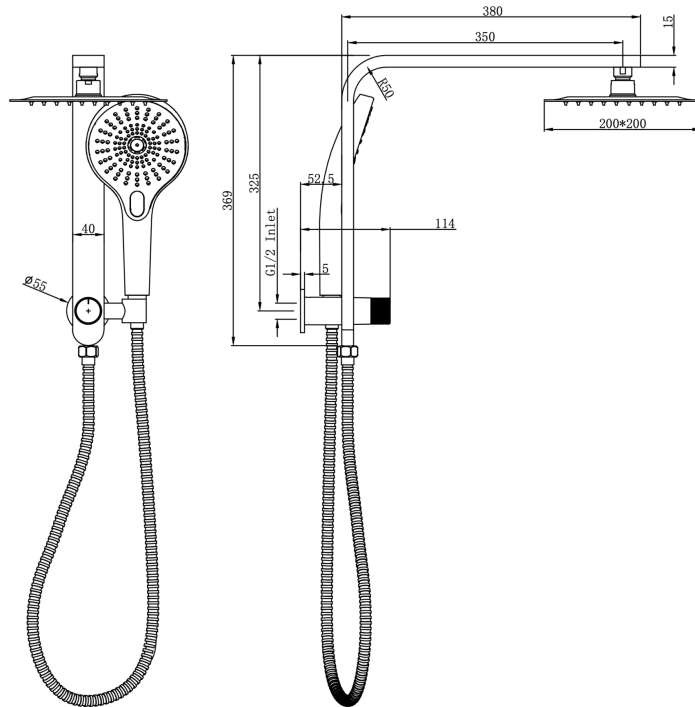

Mason Short Shower Combination with Multifunction Handpiece and 200mm Square Head

Product Specifications

Code:	MAS-36a-200S-BB
Finish:	Brushed Brass
Barcode:	9339897032612
WELS Star:	4 Star
WELS Rating:	7.5L/Min
Spindle/Divertor:	1/2 Turn Ceramic Disc
Primary Material:	304 Stainless Steel
Special Features:	Spare Parts Available

MAS-36a-200S-BB
Brushed Brass
PVD

MAS-36a-200S-BN
Brushed Nickel
Raw Brush

MAS-36a-200S-CH
Chrome
Electroplate

MAS-36a-200S-GM
Gunmetal
PVD

MAS-36a-200S-MB
Matte Black
Electroplate

Experience, *the difference.*