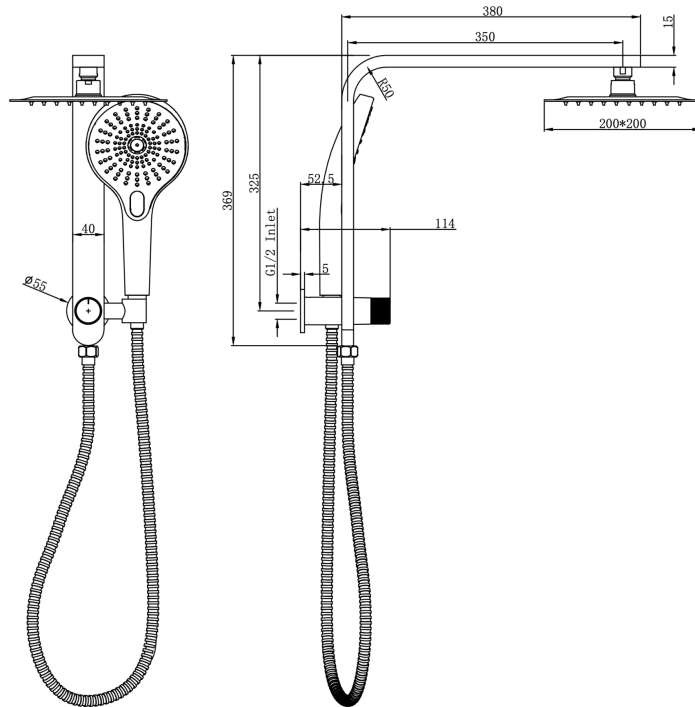

Mason Short Shower Combination with Multifunction Handpiece and 200mm Square Head

Product Specifications

Code:	MAS-36a-200S-BN
Finish:	Brushed Nickel
Barcode:	9339897032629
WELS Star:	4 Star
WELS Rating:	7.5L/Min
Spindle/Divertor:	1/2 Turn Ceramic Disc
Primary Material:	304 Stainless Steel
Special Features:	Spare Parts Available

MAS-36a-200S-BB
Brushed Brass
PVD

MAS-36a-200S-BN
Brushed Nickel
Raw Brush

MAS-36a-200S-CH
Chrome
Electroplate

MAS-36a-200S-GM
Gunmetal
PVD

MAS-36a-200S-MB
Matte Black
Electroplate

Experience, *the difference.*