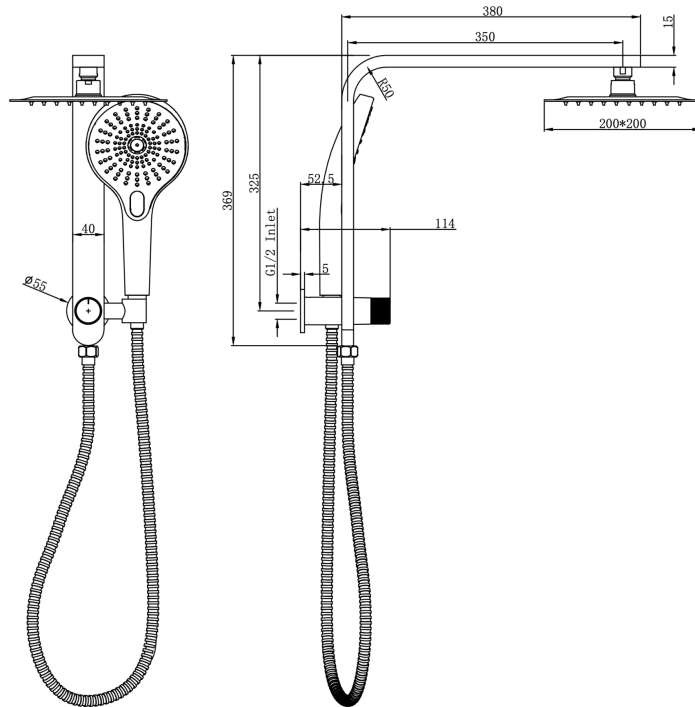

Mason Short Shower Combination with Multifunction Handpiece and 200mm Square Head

Product Specifications

Code:	MAS-36a-200S-CH
Finish:	Chrome
Barcode:	9339897032636
WELS Star:	4 Star
WELS Rating:	7.5L/Min
Spindle/Divertor:	1/2 Turn Ceramic Disc
Primary Material:	304 Stainless Steel
Special Features:	Spare Parts Available

MAS-36a-200S-BB
Brushed Brass
PVD

MAS-36a-200S-BN
Brushed Nickel
Raw Brush

MAS-36a-200S-CH
Chrome
Electroplate

MAS-36a-200S-GM
Gunmetal
PVD

MAS-36a-200S-MB
Matte Black
Electroplate

Experience, *the difference.*