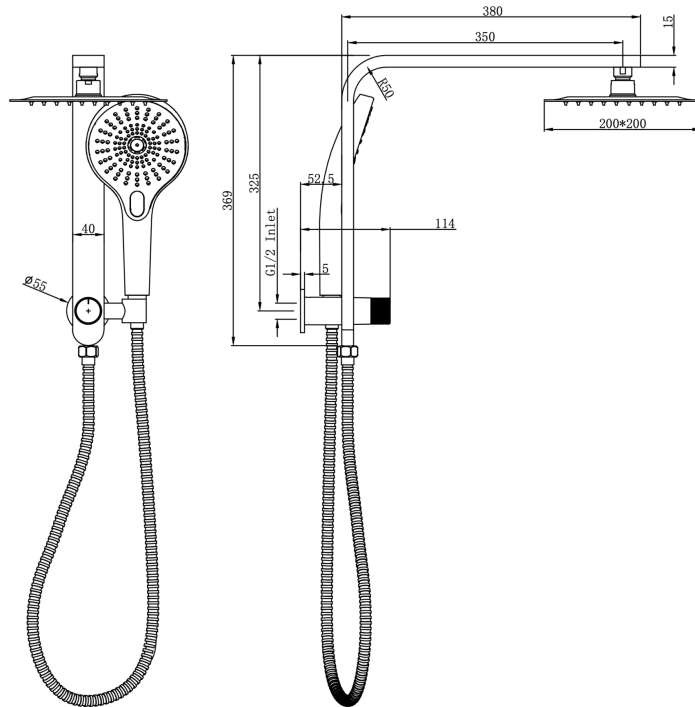

Mason Short Shower Combination with Multifunction Handpiece and 200mm Square Head

Product Specifications

Code:	MAS-36a-200S-GM
Finish:	Gunmetal
Barcode:	9339897032643
WELS Star:	4 Star
WELS Rating:	7.5L/Min
Spindle/Divertor:	1/2 Turn Ceramic Disc
Primary Material:	304 Stainless Steel
Special Features:	Spare Parts Available

MAS-36a-200S-BB
Brushed Brass
PVD

MAS-36a-200S-BN
Brushed Nickel
Raw Brush

MAS-36a-200S-CH
Chrome
Electroplate

MAS-36a-200S-GM
Gunmetal
PVD

MAS-36a-200S-MB
Matte Black
Electroplate

Experience, *the difference.*